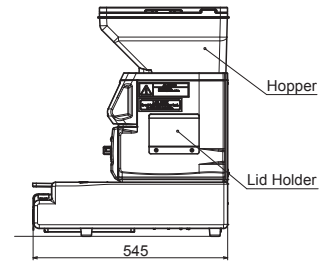

SVR-NYA-ET

SVR-NYA-CE

Rice sheet Making Machine **SVR-NYA**

Unit: mm

■ Dimensions

(SVR-NYA-ET)

(SVR-NYA-CE)

■ Specifications

*Production capacity varies by operator's working speed.

Hopper capacity

MAX 8.5kg of cooked rice

Machine dimensions (in mm)

394W×545D×641Hmm (SVR-NYA-ET)
360W×612D×681Hmm (SVR-NYA-CE)

Weight

33.5kg (SVR-NYA-ET)
37.5kg (SVR-NYA-CE)