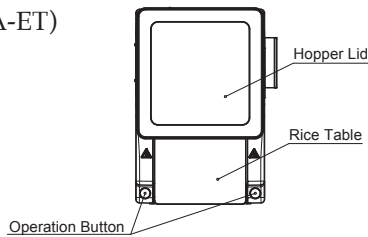

SVR-NYA-ET

SVR-NYA-CE

Rice sheet Making Machine **SVR-NYA**

Unit: mm

■ Dimensions

(SVR-NYA-ET)

(SVR-NYA-CE)

■ Specifications

Model

SVR-NYA-ET (Meets UL/NSF standards)
SVR-NYA-CE (Applied to CE Regulation)

Input

AC100 - 240V, 50/60 Hz, Single phase

Power consumption

80W

Capacity

Small roll: 950 sheets / hr (at rice 80 mm long)
Medium roll : 850 sheets / hr (at rice 120mm long)
Large roll : 750 sheets / hr (at rice 180mm long)