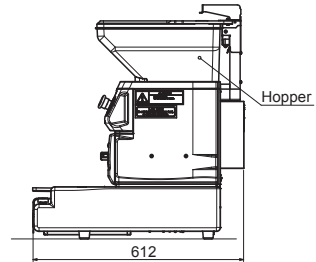

SVR-NYA-ET

SVR-NYA-CE

Rice sheet Making Machine **SVR-NYA**

Unit: mm

■ Dimensions

(SVR-NYA-ET)

(SVR-NYA-CE)

■ Specifications

*Production capacity varies by operator's working speed.

Hopper capacity

MAX 8.5kg of cooked rice

Machine dimensions (in mm)

394W×545D×641Hmm (SVR-NYA-ET)
360W×612D×681Hmm (SVR-NYA-CE)

Weight

33.5kg (SVR-NYA-ET)
37.5kg (SVR-NYA-CE)