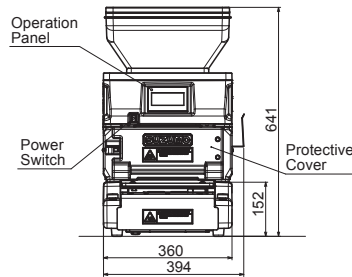

SVR-NYA-ET

SVR-NYA-CE

Rice sheet Making Machine **SVR-NYA**

Unit: mm

■ Dimensions

(SVR-NYA-ET)

(SVR-NYA-CE)

■ Specifications

*Production capacity varies by operator's working speed.

Hopper capacity

MAX 8.5kg of cooked rice

Machine dimensions (in mm)

394W×545D×641Hmm (SVR-NYA-ET)
360W×612D×681Hmm (SVR-NYA-CE)

Weight

33.5kg (SVR-NYA-ET)
37.5kg (SVR-NYA-CE)